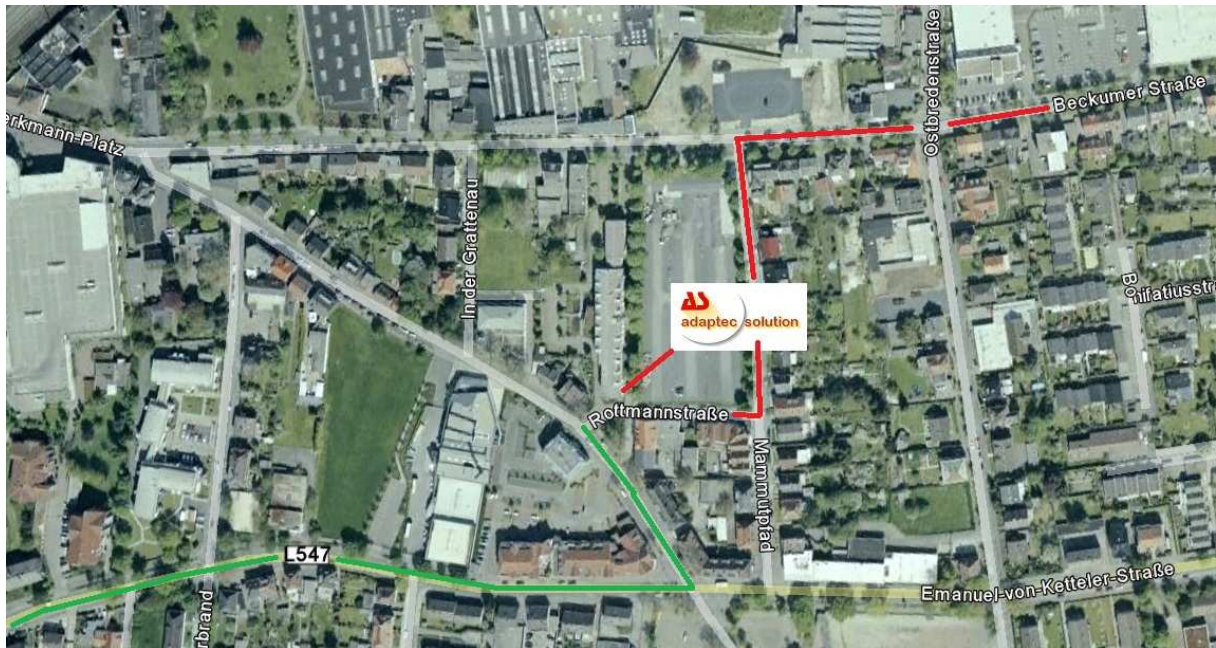

Location approach plan

Beckumer Strasse 34, 59229 Ahlen – Germany – fon:+49 – 23 82 – 964 - 330

- 1: approach coming from BAB (highway/motorway) A1 [E37] **(red marked route)**:
 - ➔ leaving highway / motorway A1 [E37] at exit „Ascheberg“
 - ➔ further drive on major road B58 in direction Drensteinfurt, Ahlen
 - ➔ follow major road B58 until arrival in Ahlen

- 2: approach coming from BAB (highway/motorway) A2 [E34] **(green marked route)**:
 - ➔ leaving highway / motorway A2 [E34] at exit „Hamm Uentrop“
 - ➔ further drive on road L822 (Uentrop Strasse) in direction to Dolberg, Ahlen
 - ➔ at arrival of major road B61 in Dolberg, turn left in direction to Ahlen
 - ➔ approx. 400m after leaving Dolberg turn right to road L 547 (Dolberger Strasse) in direction to Ahlen until arrival.

Location approach plan

Beckumer Strasse 34, 59229 Ahlen – Germany – fon:+49 – 23 82 – 964 - 330

- 1: approach coming from BAB (highway/motorway) A1 [E37] **(red marked route)** – continuation:
 - ➔ follow the major road B 58 until arrival at crossing “Konrad-Adenauer-Ring”
 - ➔ turn left to „Konrad-Adenauer-Ring“ and follow the road until arrival of crossing „Beckumer Strasse“ B58
 - ➔ turn right to “Beckumer Straße” and follow the road approx. 450m until „Mammutpfad“
 - ➔ turn left to „Mammutpfad“ and turn right after the parking ground on right side
 - ➔ turn right before building on right side to gateway
 - ➔ On the other side of building further parking places are available for you.

- 2: approach coming from BAB (highway/motorway) A2 [E34] **(green marked route)** - continuation:
 - ➔ after arrival in Ahlen and after passing 2 roundabouts you arrive at a street bifurcation
 - ➔ hold half right on „Zeppelinstraße“ until arrival at crossing „Rottmannstraße“
 - ➔ turn left on to „Rottmannstraße“ and turn right after approx. 100m (after bus Stop) and after building on left side turn left into gateway
 - ➔ On the other side of building further parking places are available for you.