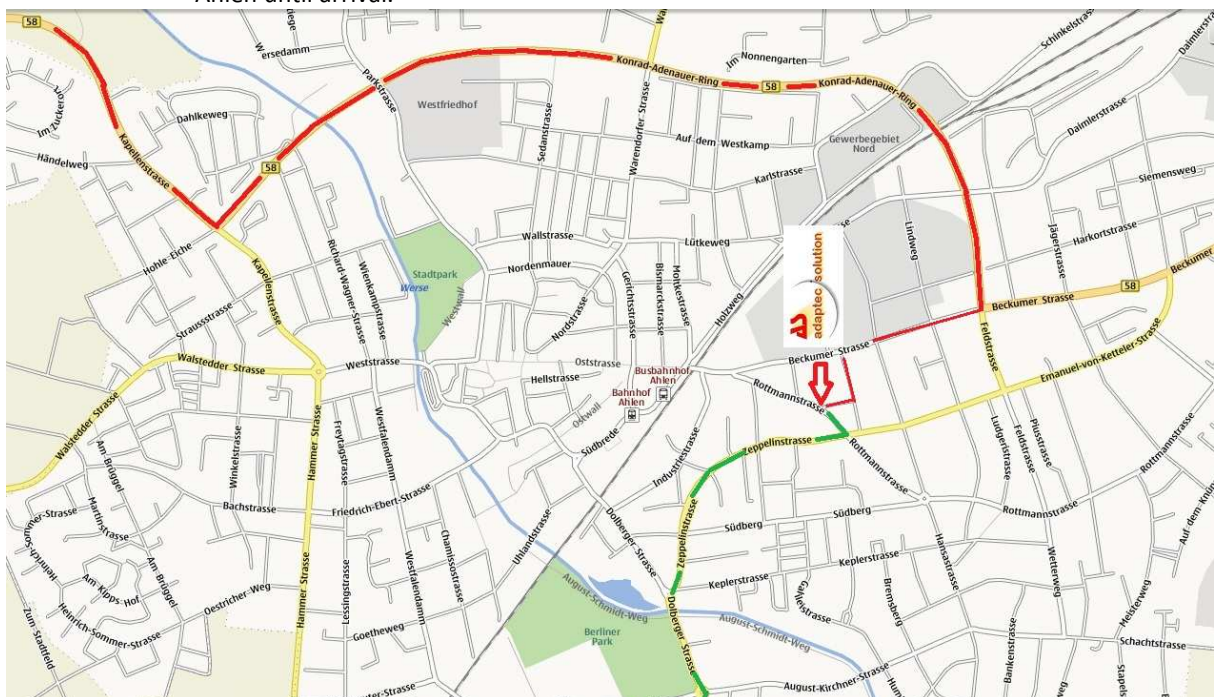

Location approach plan

Beckumer Strasse 34, 59229 Ahlen – Germany – fon:+49 – 23 82 – 964 - 330

- 1: approach coming from BAB (highway/motorway) A1 [E37] **(red marked route)**:
 - ➔ leaving highway / motorway A1 [E37] at exit „Ascheberg“
 - ➔ further drive on major road B58 in direction Drensteinfurt, Ahlen
 - ➔ follow major road B58 until arrival in Ahlen

- 2: approach coming from BAB (highway/motorway) A2 [E34] **(green marked route)**:
 - ➔ leaving highway / motorway A2 [E34] at exit „Hamm Uentrop“
 - ➔ further drive on road L822 (Uentrop Strasse) in direction to Dolberg, Ahlen
 - ➔ at arrival of major road B61 in Dolberg, turn left in direction to Ahlen
 - ➔ approx. 400m after leaving Dolberg turn right to road L 547 (Dolberger Strasse) in direction to Ahlen until arrival.

Location approach plan

Beckumer Strasse 34, 59229 Ahlen – Germany – fon:+49 – 23 82 – 964 - 330

- 1: approach coming from BAB (highway/motorway) A1 [E37] **(red marked route)** – continuation:
 - ➔ follow the major road B 58 until arrival at crossing “Konrad-Adenauer-Ring”
 - ➔ turn left to „Konrad-Adenauer-Ring“ and follow the road until arrival of crossing „Beckumer Strasse“ B58
 - ➔ turn right to “Beckumer Straße” and follow the road approx. 450m until „Mammutpfad“
 - ➔ turn left to „Mammutpfad“ and turn right after the parking ground on right side
 - ➔ turn right before building on right side to gateway
 - ➔ On the other side of building further parking places are available for you.

- 2: approach coming from BAB (highway/motorway) A2 [E34] **(green marked route)** - continuation:
 - ➔ after arrival in Ahlen and after passing 2 roundabouts you arrive at a street bifurcation
 - ➔ hold half right on „Zeppelinstraße“ until arrival at crossing „Rottmannstraße“
 - ➔ turn left on to „Rottmannstraße“ and turn right after approx. 100m (after bus Stop) and after building on left side turn left into gateway
 - ➔ On the other side of building further parking places are available for you.